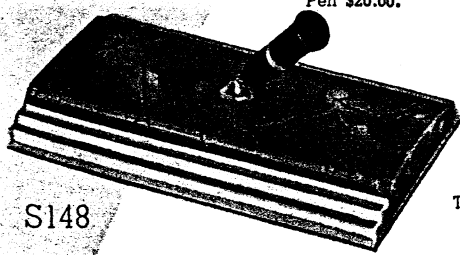

S148

S148 GSOMA. Green Brazilian Onyx with gold trim. 7 x 4 inches. With LIFETIME Pen $20.00.

S139 GSILO. Black and gold Italian marble. 7 x 3 3/4 inches. With two LIFETIME Pens $20.00.